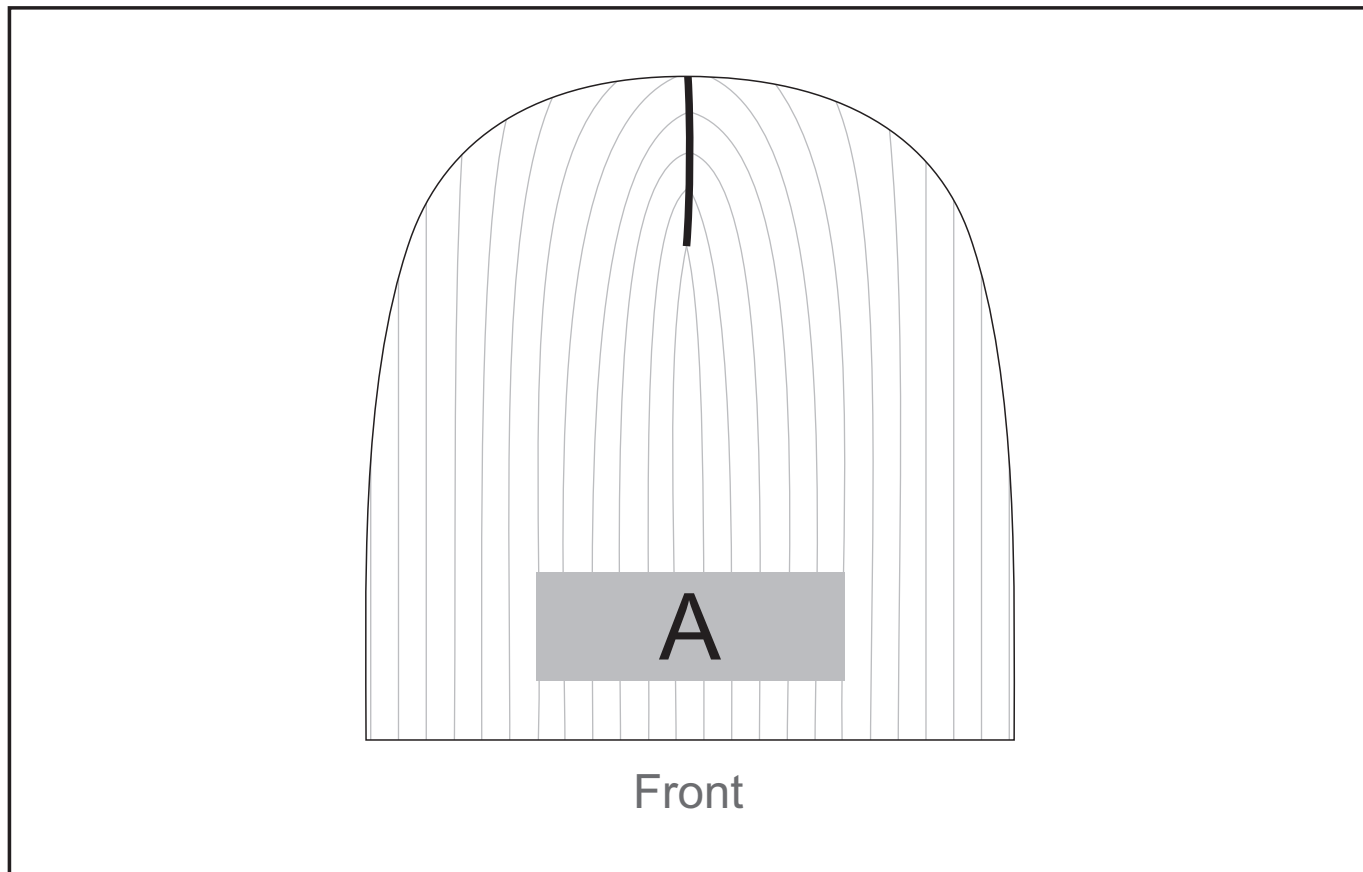

CAP-1751

Nebraska Beanie

Need to know:

- N/A

Branding Options:

Position A

1. Embroidery (EMB) - 9 colours
Size: 100mm wide x 35mm high